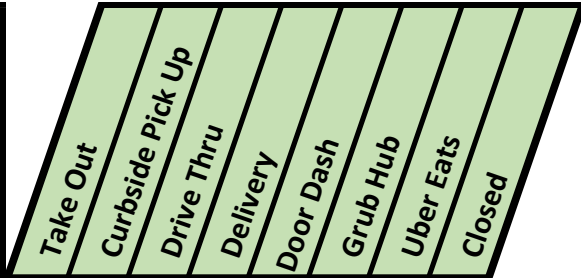

Pine Bluff Regional  
**CHAMBER**  
of Commerce

Business	Address	Phone #	Business Hours	Take Out	Curbside Pick Up	Drive Thru	Delivery	Door Dash	Grub Hub	Uber Eats	Closed
----------	---------	---------	----------------	----------	------------------	------------	----------	-----------	----------	-----------	--------