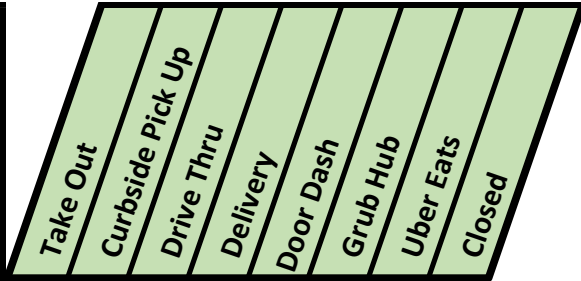

Pine Bluff Regional
CHAMBER
of Commerce

Business	Address	Phone #	Business Hours

Pine Bluff

Business	Address	Phone #	Business Hours	Take Out	Curbside Pick Up	Drive Thru	Delivery	Door Dash	Grub Hub	Uber Eats	Closed
410 Lounge	303 W 31st Ave	870-441-1645	Tuesday-Sunday 11am-3pm and 5pm-11pm (*delivery on 5+ orders)	X	X		*X		X		
Angelita Restaurant	2901 Pines Mall Dr #704	870-413-6237	11am - 2pm	X							
Arby's	5507 S Olive St	870-536-0204	Sunday 10am - 10pm Mon-Thur 10am-10:30pm Fri-Sat 10am - 11pm			X					
Big Banjo Pizza Parlor	4208 W 28th Ave	870-879-3801	10am - 9pm	X	X						
Blue Pig Bbq	Chapel Village Shopping Center	870-484-2675	10:30am - 7pm (may change daily--call ahead)	X	X						
Briggs' Barbecue Cooking & Catering	2221 S Olive St	870-718-9769	Mon-Sat 11am - 7pm	X					X	X	
Burger Barn	1301 S Hazel St	870-534-2777	11am - 5pm	X	X						
Burger King	5515 S Olive St	870-536-3756	Sun 7am - 10pm Mon-Sat 6am - 11pm			X			X		
Burger King	400 N Blake St	870-535-3709	6am - 10pm			X					
Carpenter's Produce & Fish	1320 Harding Ave	870-850-7222	Wed-Sat 9am - 6pm	X							
Charro's Mexican Food	2500 S Olive St	870-541-0777	Mon-Fri 11am - 8pm			X					
Cheers at the BBQ Hut	2203 W 26th Ave	870-329-1220	Mon-Fri 7am - 3pm Sun 11am - 3pm	X	X						
Chef Lee	502 Mallard Loop	870-850-0266	closed until further notice								X
Chili's Grill & Bar	5511 S Olive St	870-534-9763	11am - 10pm	X	X		X				
China Kitchen	2318 W 28th Ave	870-850-6733	closed until further notice								X
China Town	2801 S Olive St	870-536-2828									
Church's Chicken	1601 S Cherry St	870-536-2964	10:30am - 10pm								
Colonial Steakhouse	111 W 8th Ave	870-536-3488	Tues-Sat 4pm - 7pm (can place orders at 3pm)		X